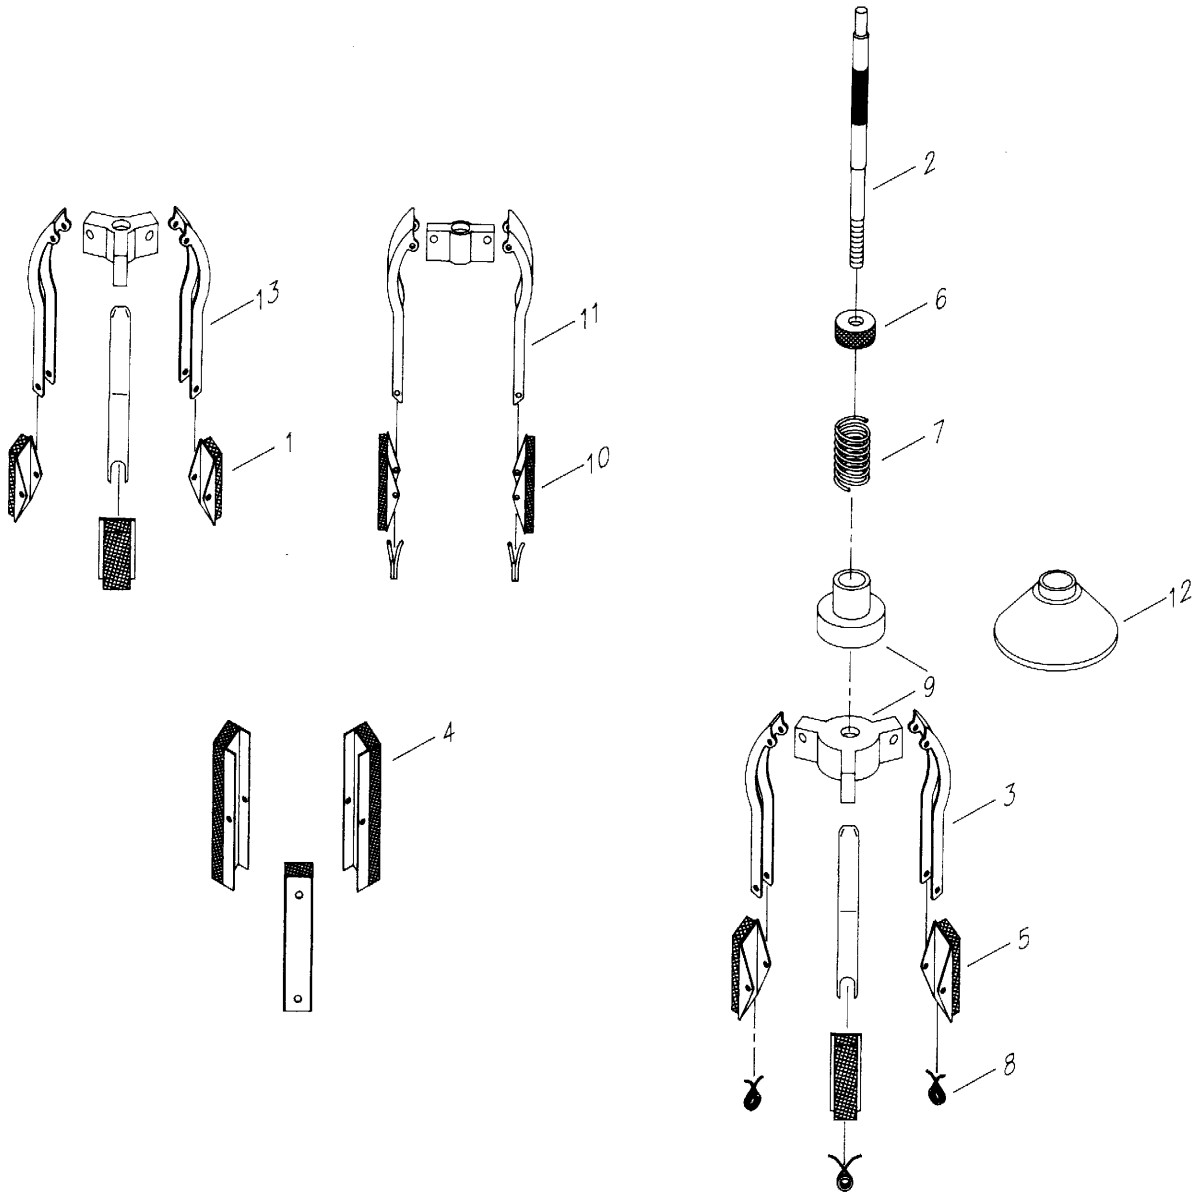

CF330

CF330 FOUR-IN-ONE BRAKE HONE KIT

INDEX	PART NO.	DESCRIPTION	QTY.
1	CF63B-1	1-1/8" MEDIUM STONE SET	3
2	CF63B-11	SHAFT ASSEMBLY	1
3	CF63B-12	REGULAR LEG ASSEMBLY	3
4	CF63B-21	2" MEDIUM STONE SET	3
5	CF63B-34	3/4" MEDIUM STONE SET	3
6	CF63B-4	KNURLED NUT	1
7	CF63B-5	SPRING	1

INDEX	PART NO.	DESCRIPTION	QTY.
8	CF63B-6	MOUNTING SPRING CLIP	8
9	CF63B-9	REGULAR COLLAR	1
10	CF64B-1	1-1/8" MEDIUM STONE SET	2
11	CF64B-3	LEG ASSEMBLY FOR IMPORTS	2
12	CF68B-1	SMALL ENGINE /DISC COLLAR	1
13	CF68B-3	SMALL ENGINE/DICS LEG ASSEMBLY	3